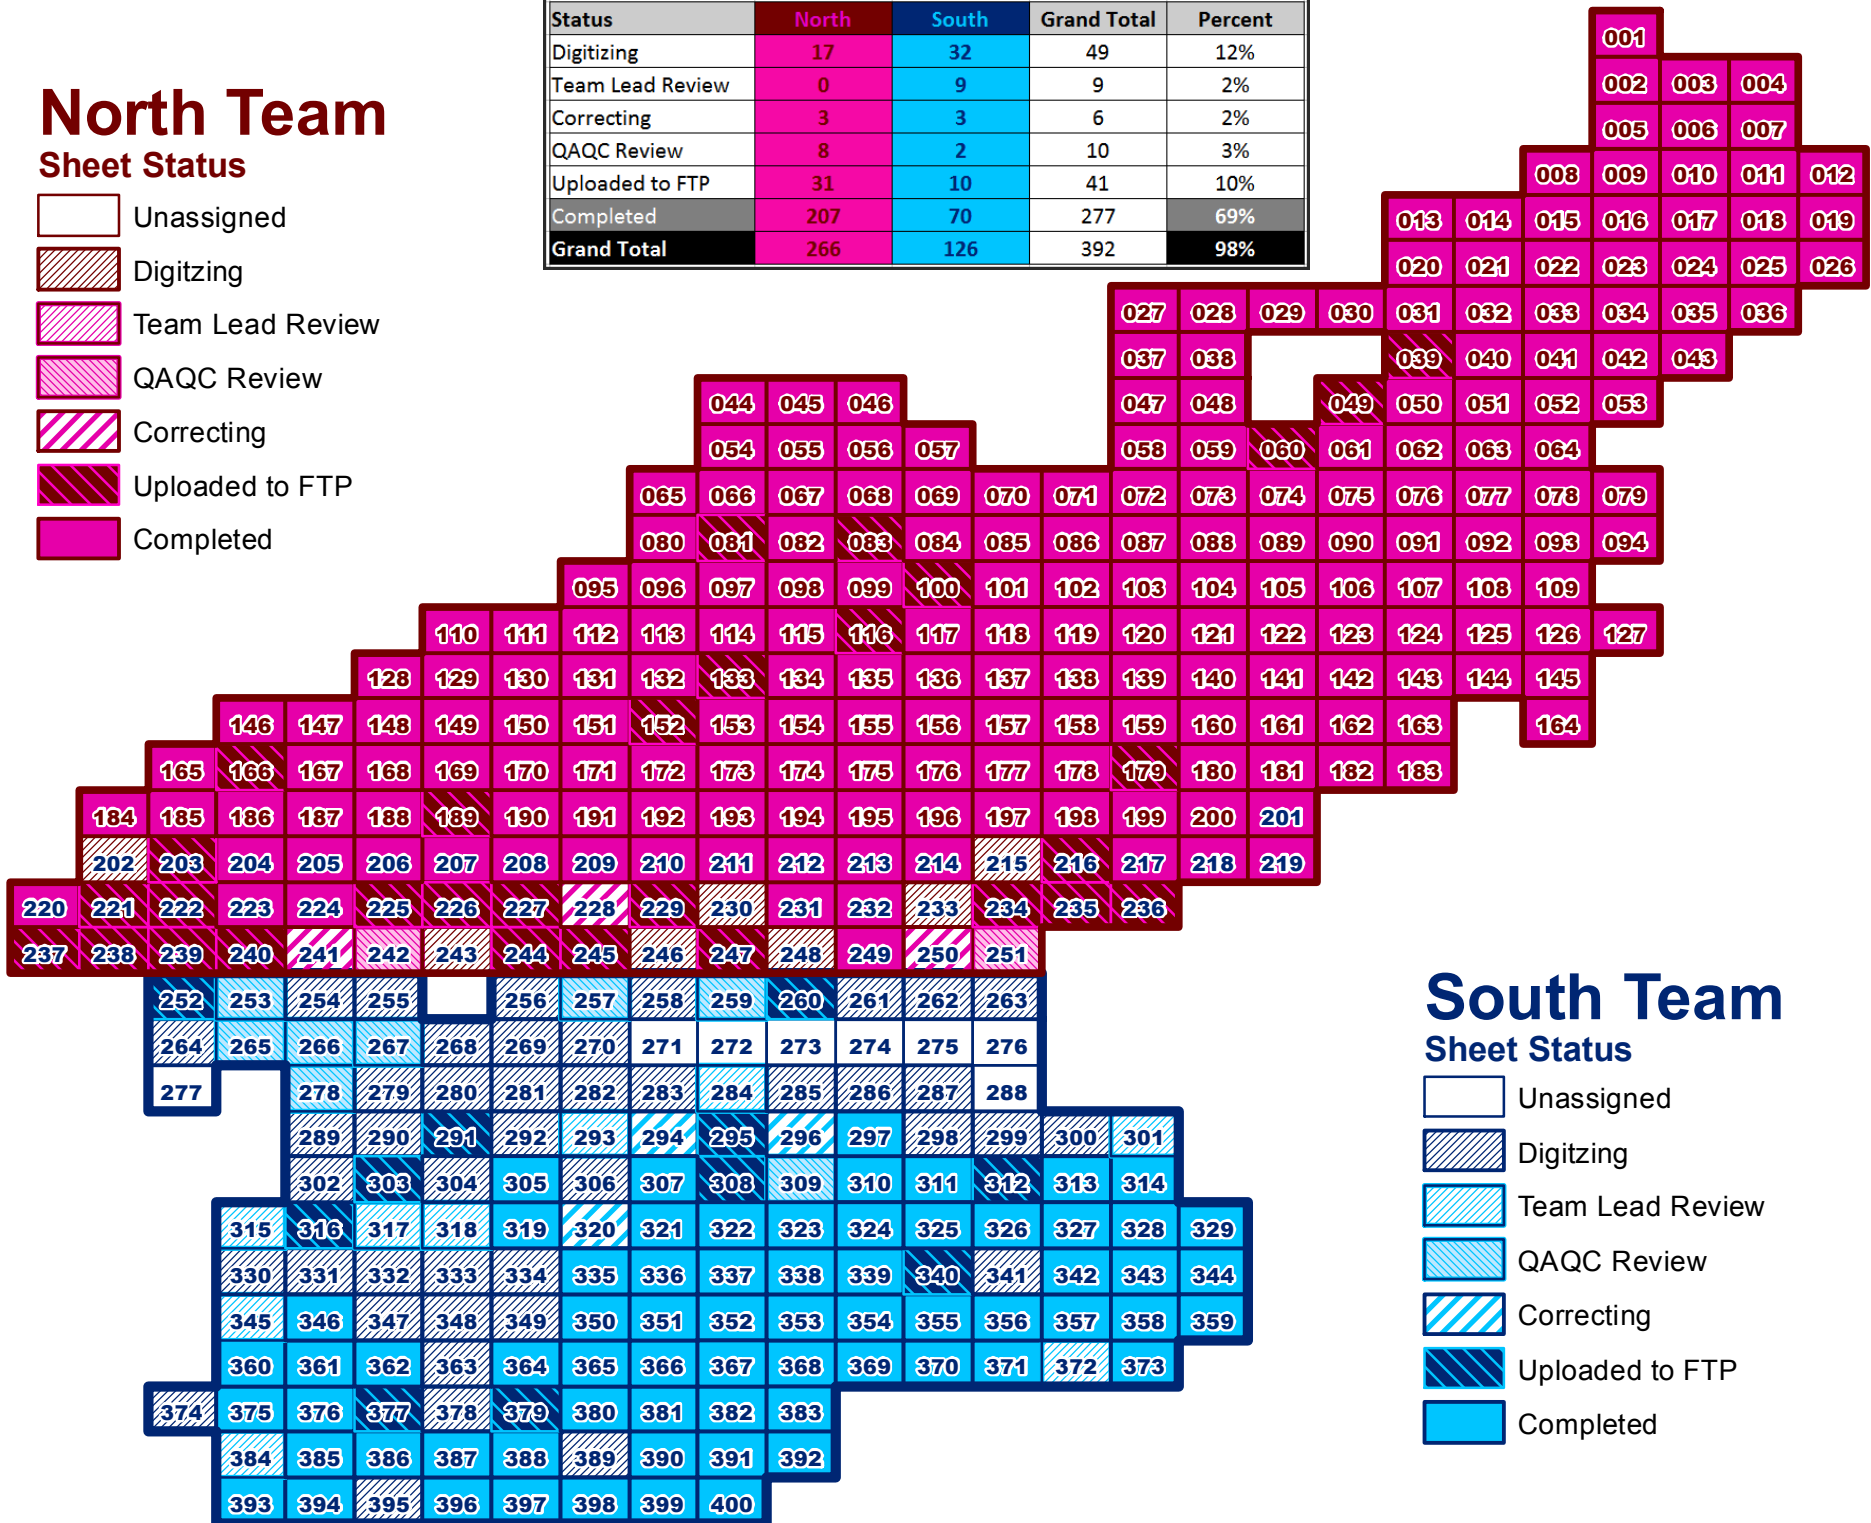

# North Team

## Sheet Status

-  Unassigned
-  Digitizing
-  Team Lead Review
-  QAQC Review
-  Correcting
-  Uploaded to FTP
-  Completed

Status	North	South	Grand Total	Percent
Digitizing	17	32	49	12%
Team Lead Review	0	9	9	2%
Correcting	3	3	6	2%
QAQC Review	8	2	10	3%
Uploaded to FTP	31	10	41	10%
Completed	207	70	277	69%
<b>Grand Total</b>	<b>266</b>	<b>126</b>	<b>392</b>	<b>98%</b>

# South Team

## Sheet Status

-  Unassigned
-  Digitizing
-  Team Lead Review
-  QAQC Review
-  Correcting
-  Uploaded to FTP
-  Completed